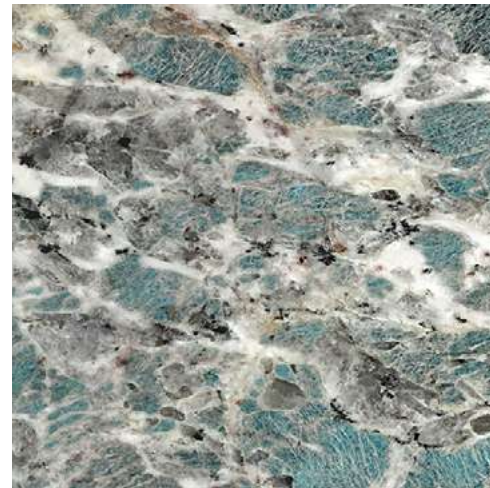

122 x 200 cm

Detail

Style:	Marble
Material:	PVC
Thickness:	> 150 mic
Adhesive:	Removable/ Repositionable
Repetition:	2,4 m
Roll size:	30 x 1,22 m

DMB 1570