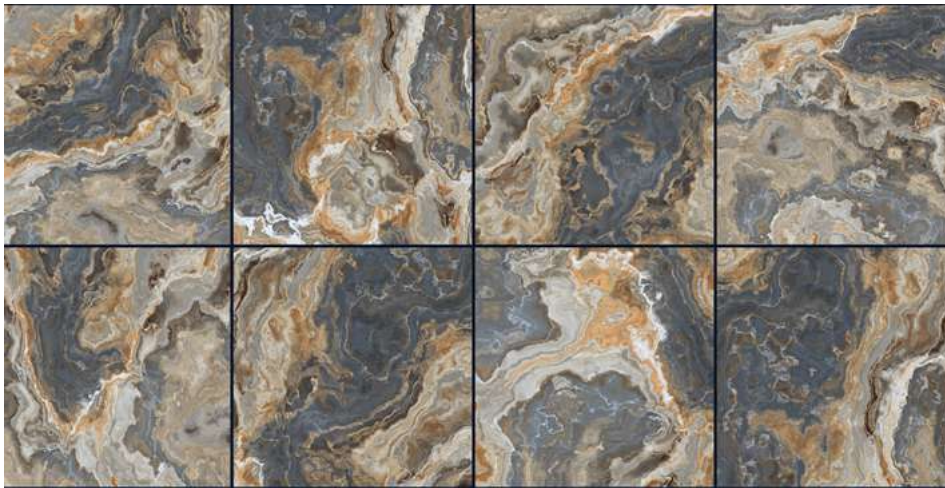

122 x 200 cm

Detail

Style:	Marble
Material:	PVC
Thickness:	> 150 mic
Adhesive:	Removable/ Repositionable
Repetition:	0,6 m
Roll size:	30 x 1,22 m

DMB 1550